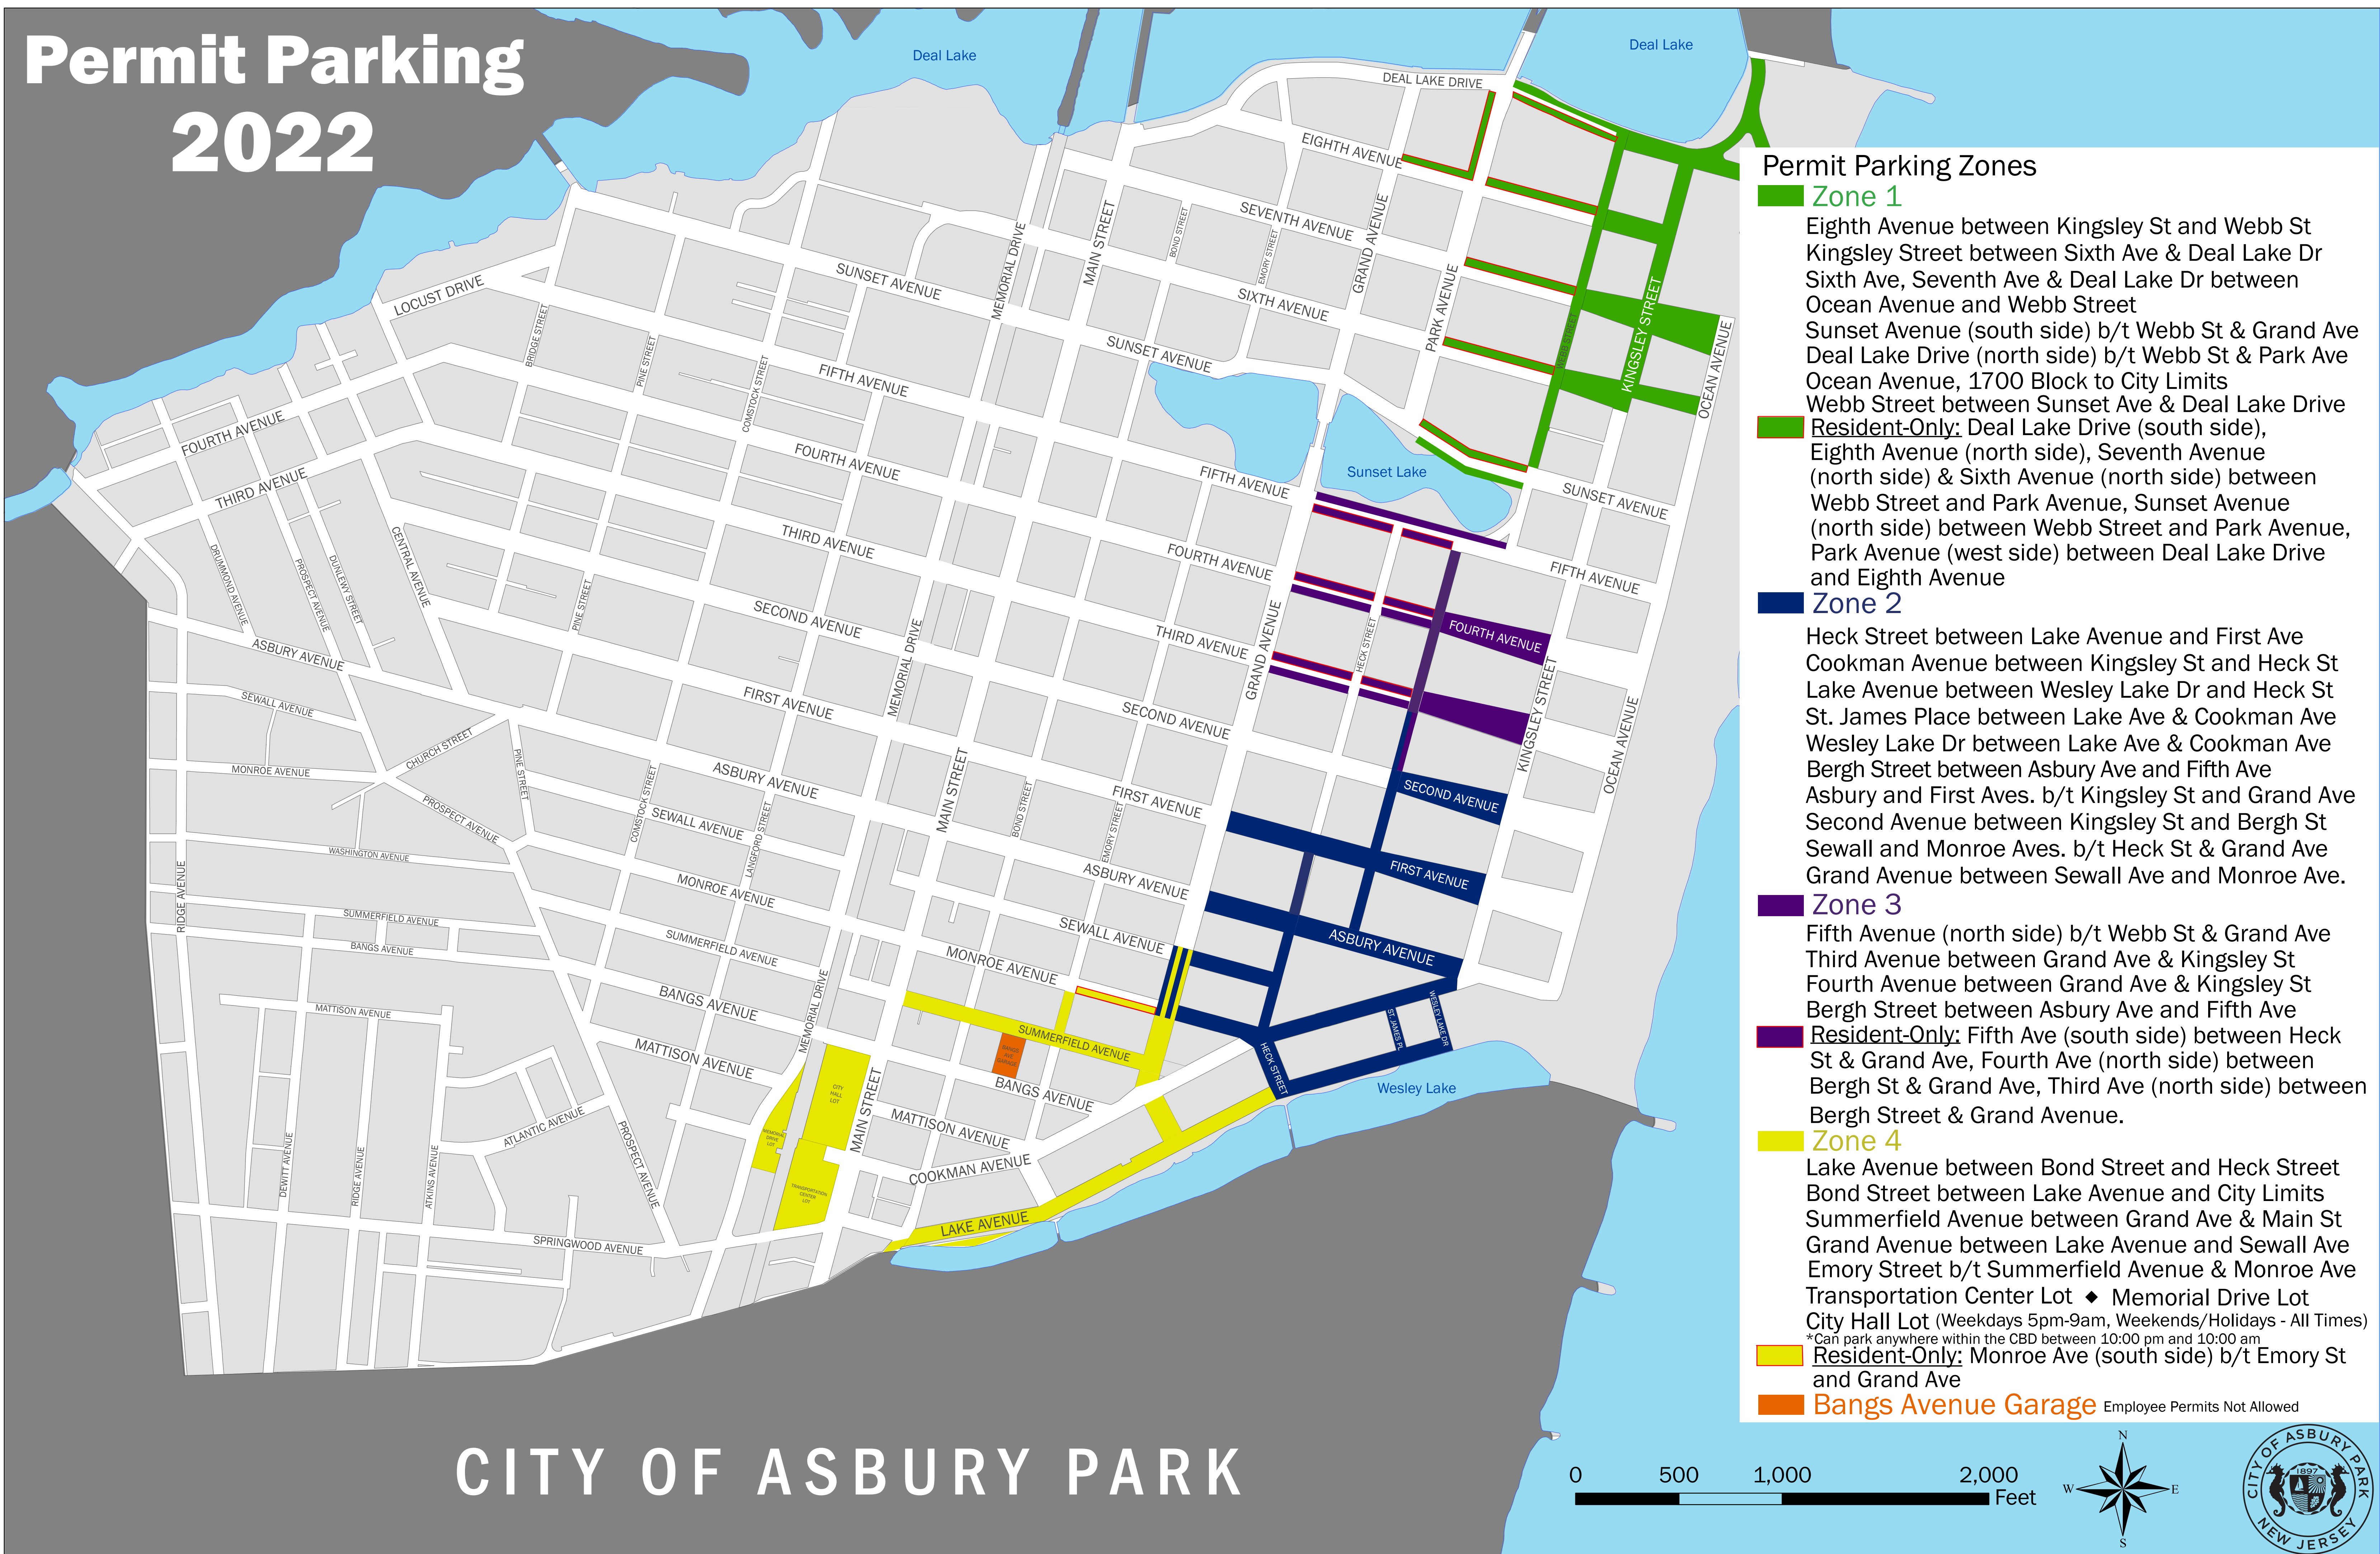

Permit Parking 2022

Permit Parking Zones

- Zone 1**
 - Eighth Avenue between Kingsley St and Webb St
 - Kingsley Street between Sixth Ave & Deal Lake Dr
 - Sixth Ave, Seventh Ave & Deal Lake Dr between Ocean Avenue and Webb Street
 - Sunset Avenue (south side) b/t Webb St & Grand Ave
 - Deal Lake Drive (north side) b/t Webb St & Park Ave
 - Ocean Avenue, 1700 Block to City Limits
 - Webb Street between Sunset Ave & Deal Lake Drive
- Resident-Only:** Deal Lake Drive (south side), Eighth Avenue (north side), Seventh Avenue (north side) & Sixth Avenue (north side) between Webb Street and Park Avenue, Sunset Avenue (north side) between Webb Street and Park Avenue, Park Avenue (west side) between Deal Lake Drive and Eighth Avenue
- Zone 2**
 - Heck Street between Lake Avenue and First Ave
 - Cookman Avenue between Kingsley St and Heck St
 - Lake Avenue between Wesley Lake Dr and Heck St
 - St. James Place between Lake Ave & Cookman Ave
 - Wesley Lake Dr between Lake Ave & Cookman Ave
 - Bergh Street between Asbury Ave and Fifth Ave
 - Asbury and First Aves. b/t Kingsley St and Grand Ave
 - Second Avenue between Kingsley St and Bergh St
 - Sewall and Monroe Aves. b/t Heck St & Grand Ave
 - Grand Avenue between Sewall Ave and Monroe Ave.
- Zone 3**
 - Fifth Avenue (north side) b/t Webb St & Grand Ave
 - Third Avenue between Grand Ave & Kingsley St
 - Fourth Avenue between Grand Ave & Kingsley St
 - Bergh Street between Asbury Ave and Fifth Ave
- Resident-Only:** Fifth Ave (south side) between Heck St & Grand Ave, Fourth Ave (north side) between Bergh St & Grand Ave, Third Ave (north side) between Bergh Street & Grand Avenue.
- Zone 4**
 - Lake Avenue between Bond Street and Heck Street
 - Bond Street between Lake Avenue and City Limits
 - Summerfield Avenue between Grand Ave & Main St
 - Grand Avenue between Lake Avenue and Sewall Ave
 - Emory Street b/t Summerfield Avenue & Monroe Ave
 - Transportation Center Lot ♦ Memorial Drive Lot
 - City Hall Lot (Weekdays 5pm-9am, Weekends/Holidays - All Times)
- Resident-Only:** Monroe Ave (south side) b/t Emory St and Grand Ave
- Bangs Avenue Garage** Employee Permits Not Allowed